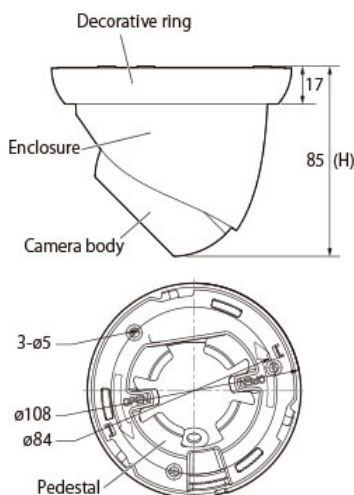

Appearance

*1 [Image Adjust] Shutter: (0-)80 ms, Gain: (0-)50"

Important

- Safety Precaution: Carefully read the operating instruction manual before using this product.

- All pictures are simulated.
- Weights and dimensions are approximate.
- Specifications are subject to change without notice.

DISTRIBUTED BY: