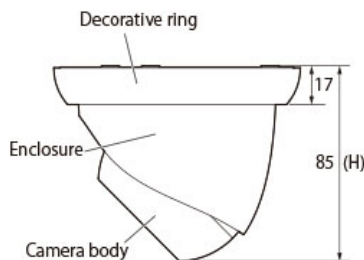

1.3 Megapixel 720p Weatherproof Dome Camera Equipped with IR LED

Key Features

- High-performance CMOS image sensor.
- Focal length : 3.6 mm
- H.264 & MJPEG dual-stream encoding
- 30fps@1.3 M (1280 × 960) & 30fps@720p (1280 × 720).
- Support ICR for day time and night time operation.
- Max. IR LEDs length 30 m.
- IP66 rated water and dust resistant.
- PoE.

Appearance

Specifications

Camera	
Image Sensor	Approx. 1/3 type CMOS image sensor
Min Illumination	0.1 lx / F1.2 (color) ^{*1} , 0 lx (IR on)
Gain	Auto/ Manual
Back light compensation	OFF/ BLC/ HLC/ WDR
Shutter speed	Auto/ Manual, 1/3 sec~1/100000 sec
Day / Night	Auto(ICR) / Color/ Black & White
IR LED Light	Irradiation distance: 30 m
White Balance	Auto/ Sunny/ Night/ Outdoor/ Manual
Digital Noise Reduction	3DNR ON/ OFF
Privacy masking	Up to 4 areas
Video Motion Detection	On/ Off
Lens	
Focal Length	3.6 mm
Angular Field of View	H: 71° V: 55°
Network	
Network	10BASE-T/ 100BASE-TX, RJ45 connector
Resolution	1.3 M (1280x960) / 720P (1280x720)/ D1 (704x576/704x480) / CIF (352x288/352x240)
Image compression method	H.264/ H.264H/ H.264B/ MJPEG
Frame Rate	1 to 25/30 fps
Protocol	IPv4/ IPv6, HTTP, HTTPS, SSL, TCP/ IP, UDP, UPnP, ICMP, IGMP, RTSP, RTP, SMTP, NTP, DHCP, DNS, DDNS, FTP, QoS, Bonjour, ONVIF compatible
Maximum concurrent access number	20 users (Number of sessions that can connect to cameras at the same time)
General	
Safety	UL(UL60950-1),C-UL(CAN/CSA C22.2 No.60950-1), IEC60950-1
EMS	FCC(Part15 ClassA), ICES003 ClassA, EN55022 ClassB, EN55024
Power source	12 V DC, PoE (IEEE802.3af compliant)
Power Consumption	12 V DC: 320 mA / Approx. 3.8 W PoE 48 V DC: 80 mA / Approx. 3.8 W (Class 0 device)
Ambient Operating Temperature / Humidity	-30 °C to +60 °C {-22 °F to 140 °F} 10 % to 90 % (no condensation)
Water and Dust Resistance	Main body: IP66
Dimensions	Φ108 mm × 85 mm (H) {ø4-1/4 inches × 3-11/32 inches (H)}
Weight (approx.)	Approx. 250 g {0.55 lbs}