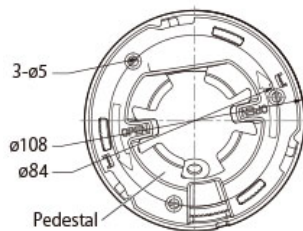

1.3 Megapixel 720p Weatherproof Dome Camera Equipped with IR LED

Key Features

- High-performance CMOS image sensor.
- Focal length : 3.6 mm
- H.264 & MJPEG dual-stream encoding
- 30fps@1.3 M (1280 × 960) & 30fps@720p (1280 × 720).
- Support ICR for day time and night time operation.
- Max. IR LEDs length 30 m.
- IP66 rated water and dust resistant.
- PoE.

Appearance

Specifications

Camera	
Image Sensor	Approx. 1/3 type CMOS image sensor
Min Illumination	0.1 lx / F1.2 (color) ^{*1} , 0 lx (IR on)
Gain	Auto/ Manual
Back light compensation	OFF/ BLC/ HLC/ WDR
Shutter speed	Auto/ Manual, 1/3 sec~1/100000 sec
Day / Night	Auto(ICR) / Color/ Black & White
IR LED Light	Irradiation distance: 30 m
White Balance	Auto/ Sunny/ Night/ Outdoor/ Manual
Digital Noise Reduction	3DNR ON/ OFF
Privacy masking	Up to 4 areas
Video Motion Detection	On/ Off
Lens	
Focal Length	3.6 mm
Angular Field of View	H: 71° V: 55°
Network	
Network	10BASE-T/ 100BASE-TX, RJ45 connector
Resolution	1.3 M (1280x960) / 720P (1280x720)/ D1 (704x576/704x480) / CIF (352x288/352x240)
Image compression method	H.264/ H.264H/ H.264B/ MJPEG
Frame Rate	1 to 25/30 fps
Protocol	IPv4/ IPv6, HTTP, HTTPS, SSL, TCP/ IP, UDP, UPnP, ICMP, IGMP, RTSP, RTP, SMTP, NTP, DHCP, DNS, DDNS, FTP, QoS, Bonjour, ONVIF compatible
Maximum concurrent access number	20 users (Number of sessions that can connect to cameras at the same time)
General	
Safety	UL(UL60950-1),C-UL(CAN/CSA C22.2 No.60950-1), IEC60950-1
EMS	FCC(Part15 ClassA), ICES003 ClassA, EN55022 ClassB, EN55024
Power source	12 V DC, PoE (IEEE802.3af compliant)
Power Consumption	12 V DC: 320 mA / Approx. 3.8 W PoE 48 V DC: 80 mA / Approx. 3.8 W (Class 0 device)
Ambient Operating Temperature / Humidity	-30 °C to +60 °C {-22 °F to 140 °F} 10 % to 90 % (no condensation)
Water and Dust Resistance	Main body: IP66
Dimensions	Φ108 mm × 85 mm (H) {ø4-1/4 inches × 3-11/32 inches (H)}
Weight (approx.)	Approx. 250 g {0.55 lbs}