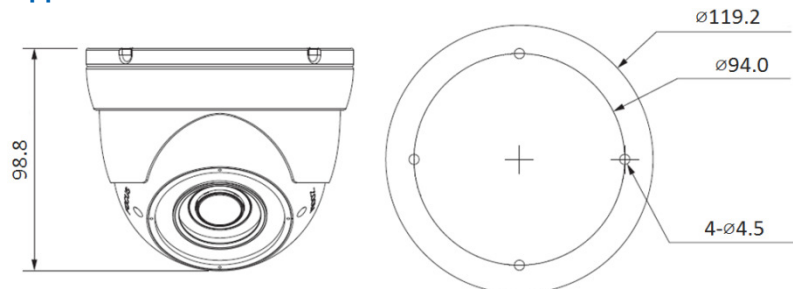

Panasonic

CV-CFW101AL

Smart look Day/ Night Vari-Focal Dome Camera with IR illuminator

Key Features

- High-performance CMOS image sensor.
- Support 720p@25fps (PAL)/ 30fps (NTSC)
- Support 75-5 coaxial cable transmission up to 800m.
- High speed & long distance real-time transmission.
- Support ICR for day time and night time operation.
- Support auto exposure, auto white balance, auto electronic shutter and auto gain function.
- Support DC12V power supply.
- IP66 compliance.

Standard Accessories

- Quick Guide.....1 pc
- Important Safety Instruction.....1 pc

Appearance

Specifications

Parameter	CV-CFW101AL
Camera	
Image Sensor	1/3" 1.0 Mega Pixels CMOS
Effective Pixels	1280 (H) x 720 (V)
Min Illumination	0.05Lux/ F1.3, 0Lux IR on
Electronic Shutter	PAL : 1/25s~1/100,000s NTSC: 1/30s~1/100,000s
Video Frame Rate*	PAL : 25fps NTSC: 30fps
Synchronization	Internal
Day & Night	Auto (ICR)/ Color/ B/W
Max IR Distance	30m
Digital Noise Reduction	2D
White Balance	Auto
AGC	Auto
BLC	Auto
Lens	
Focal Length	2.7-13.5mm
Angular Field of View	H: 27.6° (Tele) ~ 89° (Wide) V: 16.2° (Tele) ~ 48° (Wide)
Lens Type	M12
Input / Output	
Video Output	1CH BNC HD-CVI video output
General	
Power	DC 12V±25%
Power Consumption	3W MAX
Working Temperature	-40°C~+60°C. Less than 90% RH (no condensation)
Dimensions	Φ119.2 mm × 98.8 mm
Weight (approx.)	370g
External Case	Metal